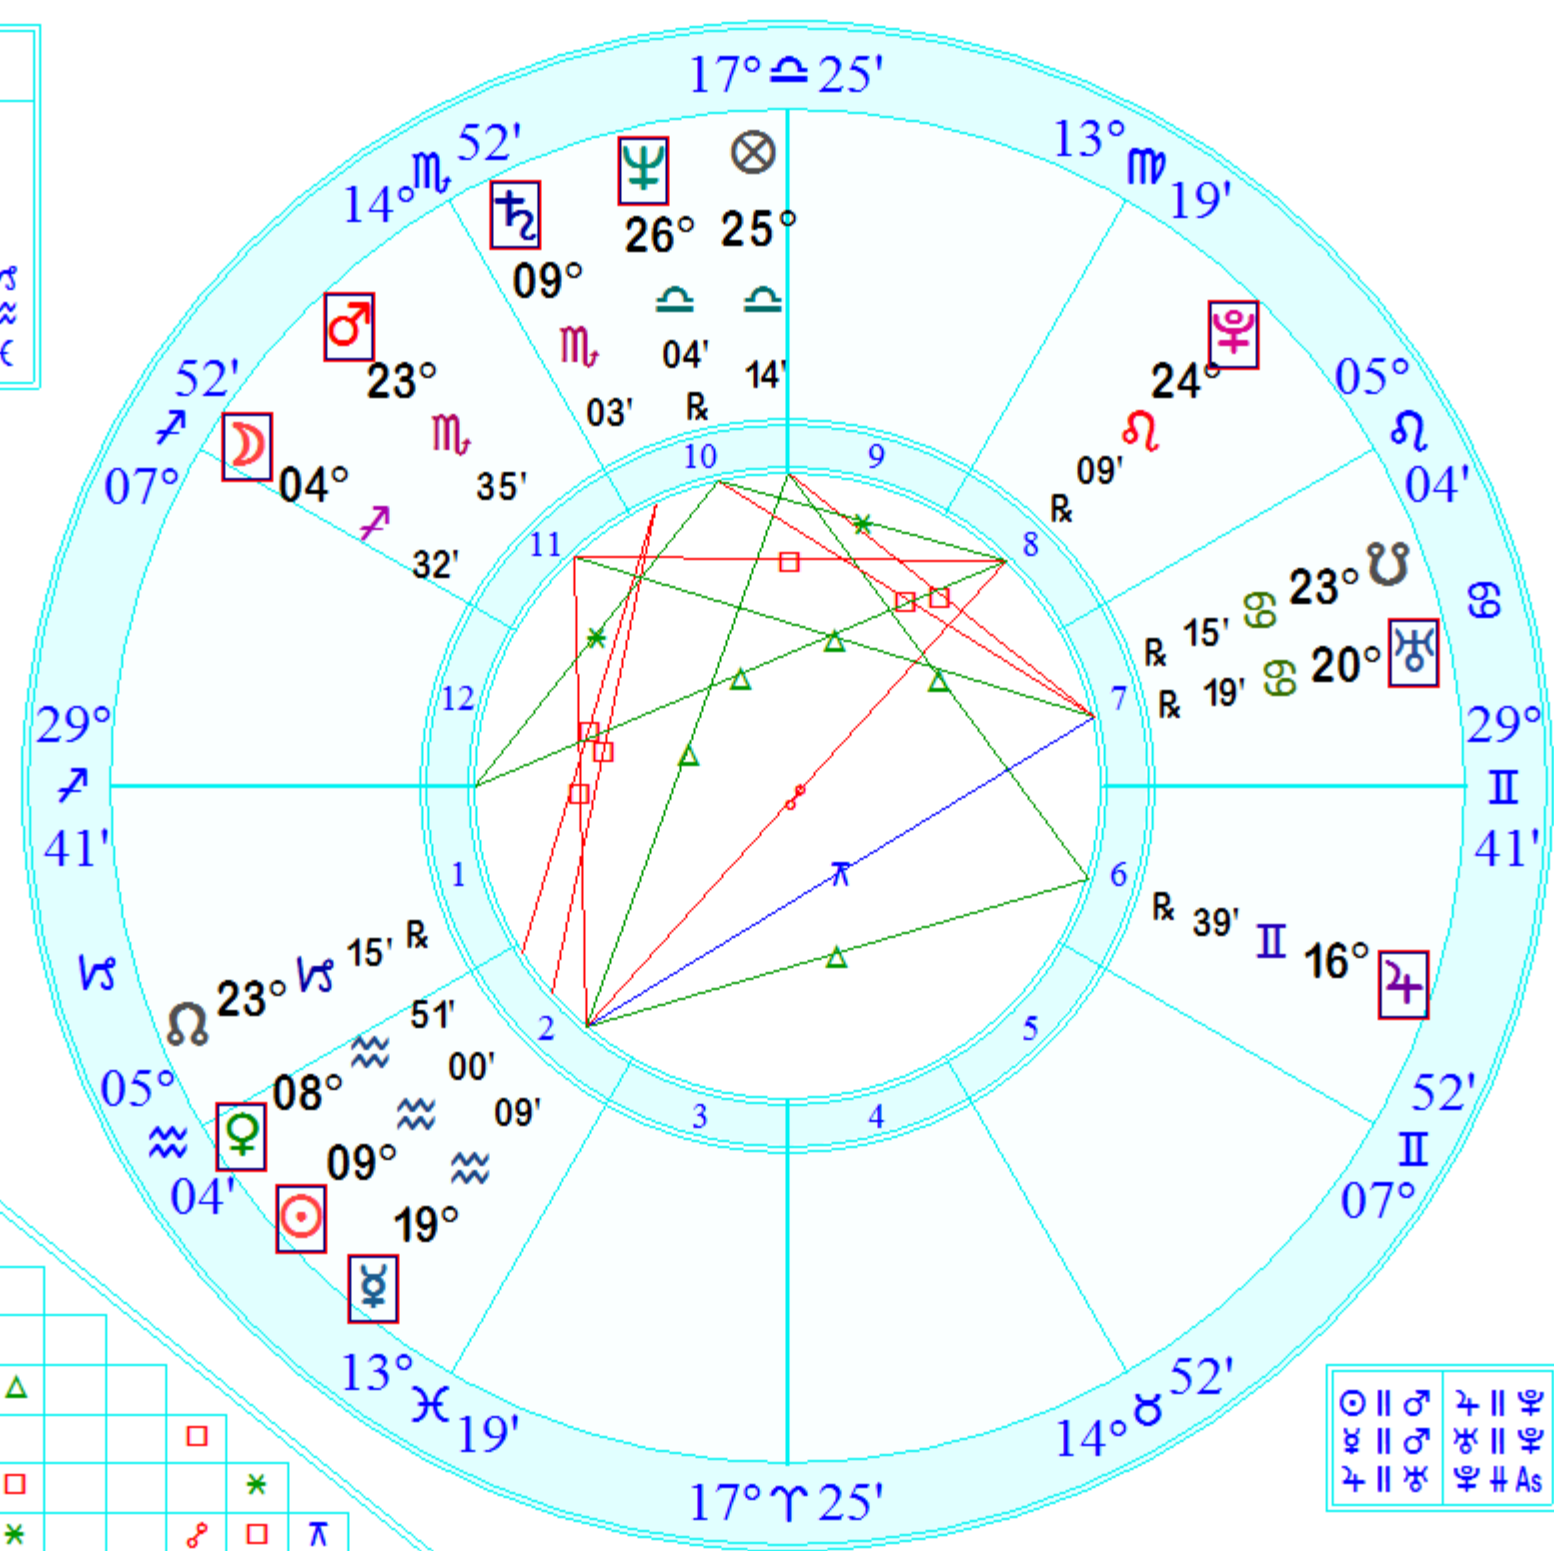

Elements	
Fire	♂ ♀ ♁
Earth	♁ ♂ ♃
Air	♊ ♎ ♅
Water	♋ ♉ ♆
Cardinal	♈ ♋ ♎ ♏
Fixed	♈ ♉ ♊ ♋
Mutable	♌ ♍ ♎ ♏

Zodiac Signs	
♈	Aries
♉	Taurus
♊	Gemini
♋	Cancer
♌	Leo
♍	Virgo
♎	Libra
♏	Scorpio
♐	Sagittarius
♑	Capricorn
♒	Aquarius
♓	Pisces

Fir	2	1	1
Ear	0	2	0
Air	5	1	0
Wat	3	1	0
Car	2	2	0
Fix	6	1	0
Mut	2	2	1
P A A			
L S S			
A T C			
N E R			
E R N			
T D			

Decl.	
♁	18 S 01
♂	24 S 59
♀	16 S 44
♁	19 S 09
♂	17 S 42
♃	22 N 24
♄	12 S 11
♅	22 N 24
♆	8 S 28
♇	22 N 56
♈	7 N 38
♉	20 S 55
♊	2 N 28
♋	8 S 17
♌	15 S 03
♍	21 S 27
♎	23 S 27
♏	6 S 50

Speed	
♁	1 01
♂	12 25
♀	1 45
♁	1 15
♂	0 34
♃	-0 02
♄	0 02
♅	-0 02
♆	-0 00
♇	-0 01
♈	0 05
♉	-0 16
♊	-0 15
♋	0 26
♌	0 05
♍	-0 03

Planet	Sign	House
Sun	Aquarius	2nd
Moon	Sagittarius	11th
Mercury	Aquarius	2nd
Venus	Aquarius	2nd
Mars	Scorpio	11th
Jupiter	Gemini	6th
Saturn	Scorpio	10th
Uranus	Cancer	7th
Neptune	Libra	10th
Pluto	Leo	8th
North Node	Capricorn	1st
Ascendant	Sagittarius	1st
Midheaven	Libra	10th
Ceres	Libra	9th
Pallas	Virgo	8th
Juno	Leo	8th
Vesta	Pisces	3rd
Chiron	Capricorn	1st

Planet Symbols	
♁	Sun
♂	Moon
♀	Mercury
♁	Venus
♂	Mars
♃	Jupiter
♄	Saturn
♅	Uranus
♆	Neptune
♇	Pluto
♎	North Node
♏	Ascendant
♏	Midheaven
♃	Ceres
♄	Pallas
♅	Juno
♆	Vesta
♇	Chiron

Long.	
♃	12 ♎ 47
♀	6 ♍ 23 R
♅	21 ♎ 57 R
♆	22 ♋ 14
♇	23 ♋ 35

True Moon's Node	23 ♋ 56
Part of Fortune	25 ♎ 14
Part of Spirit	4 ♋ 09
Vertex	11 ♎ 59
Equatorial Asc.	14 ♋ 47
Sidereal Time	13:04:13
G.M.T.	10:30:00
Delta t (ET-UT)	0:00:31
Lahiri Ayan.	23°13'13"

Aspect	Planets	Sun/Moon
	Orb	Orb
♁	Conjunction	0° 10°00 10°00
♂	Opposition	180° 10°00 10°00
♁	Square	90° 8°00 8°00
♁	Trine	120° 6°00 6°00
♁	Sextile	60° 4°00 4°00
♁	Semi-Sextile	30° 2°00 2°00
♁	Quincunx	150° 3°00 3°00
♁	SemiSquare	45° 3°00 3°00
♁	Sesquiquadrate	135° 3°00 3°00

Helio Long.	
♁	9 ♎ 00
♂	17 ♋ 22
♀	8 ♎ 41
♁	17 ♎ 35
♃	25 ♎ 26
♄	3 ♍ 16
♅	21 ♋ 17
♆	24 ♎ 15
♇	23 ♎ 43