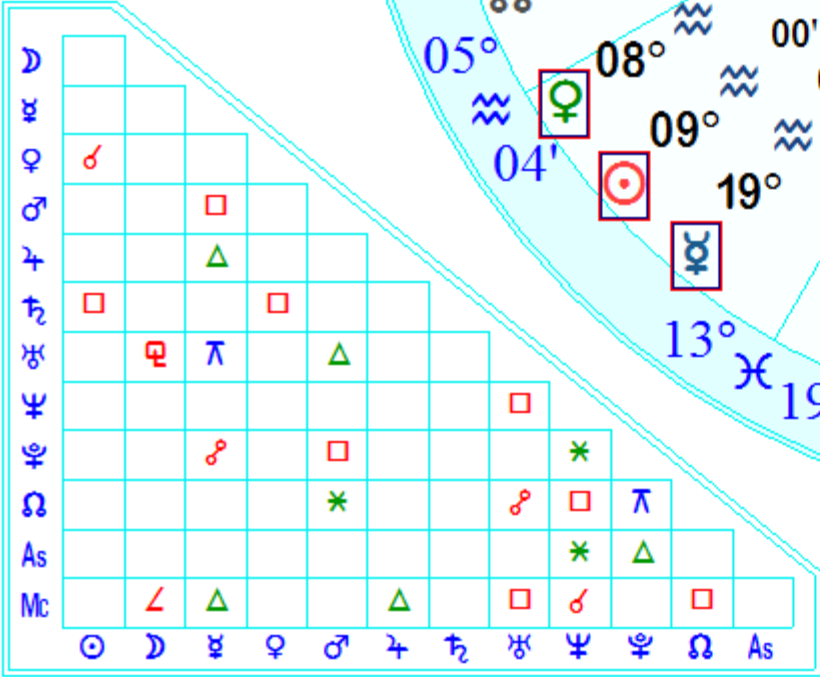

Elements	
Fire	♂ ♀ ♁
Earth	♁ ♂ ♃
Air	♊ ♎ ♅
Water	♋ ♉ ♆
Cardinal	♈ ♋ ♎ ♏
Fixed	♈ ♉ ♊ ♋
Mutable	♌ ♍ ♎ ♏

Zodiac Signs	
♈	Aries
♉	Taurus
♊	Gemini
♋	Cancer
♌	Leo
♍	Virgo
♎	Libra
♏	Scorpio
♐	Sagittarius
♑	Capricorn
♒	Aquarius
♓	Pisces

Fir	2	1	1
Ear	0	2	0
Air	5	1	0
Wat	3	1	0
Car	2	2	0
Fix	6	1	0
Mut	2	2	1
P A A			
L S S			
A T C			
N E R			
E R N			
T D			

Decl.	
♁	18 S 01
♂	24 S 59
♀	16 S 44
♁	19 S 09
♂	17 S 42
♃	22 N 24
♄	12 S 11
♅	22 N 24
♆	8 S 28
♇	22 N 56
♈	7 N 38
♉	20 S 55
♊	2 N 28
♋	8 S 17
♌	15 S 03
♍	21 S 27
♎	23 S 27
♏	6 S 50

Speed	
♁	1 01
♂	12 25
♀	1 45
♁	1 15
♂	0 34
♃	-0 02
♄	0 02
♅	-0 02
♆	-0 00
♇	-0 01
♈	0 05
♉	-0 16
♊	-0 15
♋	0 26
♌	0 05
♍	-0 03

Planet	Sign	House
Sun	Aquarius	2nd
Moon	Sagittarius	11th
Mercury	Aquarius	2nd
Venus	Aquarius	2nd
Mars	Scorpio	11th
Jupiter	Gemini	6th
Saturn	Scorpio	10th
Uranus	Cancer	7th
Neptune	Libra	10th
Pluto	Leo	8th
North Node	Capricorn	1st
Ascendant	Sagittarius	1st
Midheaven	Libra	10th
Ceres	Libra	9th
Pallas	Virgo	8th
Juno	Leo	8th
Vesta	Pisces	3rd
Chiron	Capricorn	1st

Planet Symbols	
♁	Sun
♂	Moon
♀	Mercury
♁	Venus
♂	Mars
♃	Jupiter
♄	Saturn
♅	Uranus
♆	Neptune
♇	Pluto
♎	North Node
♏	Ascendant
♏	Midheaven
♃	Ceres
♄	Pallas
♅	Juno
♆	Vesta
♇	Chiron

Long.	
♃	12 ♎ 47
♀	6 ♍ 23 R
♅	21 ♎ 57 R
♆	22 ♋ 14
♇	23 ♋ 35

True Moon's Node	23 ♋ 56
Part of Fortune	25 ♎ 14
Part of Spirit	4 ♋ 09
Vertex	11 ♎ 59
Equatorial Asc.	14 ♋ 47
Sidereal Time	13:04:13
G.M.T.	10:30:00
Delta t (ET-UT)	0:00:31
Lahiri Ayan.	23°13'13"

Aspect	Planets	Sun/Moon
	Orb	Orb
♁	Conjunction	0° 10°00 10°00
♂	Opposition	180° 10°00 10°00
♁	Square	90° 8°00 8°00
♁	Trine	120° 6°00 6°00
♁	Sextile	60° 4°00 4°00
♁	Semi-Sextile	30° 2°00 2°00
♁	Quincunx	150° 3°00 3°00
♁	SemiSquare	45° 3°00 3°00
♁	Sesquiquadrate	135° 3°00 3°00

Helio Long.	
♁	9 ♎ 00
♂	17 ♋ 22
♀	8 ♎ 41
♁	17 ♎ 35
♃	25 ♎ 26
♄	3 ♍ 16
♅	21 ♋ 17
♆	24 ♎ 15
♇	23 ♎ 43